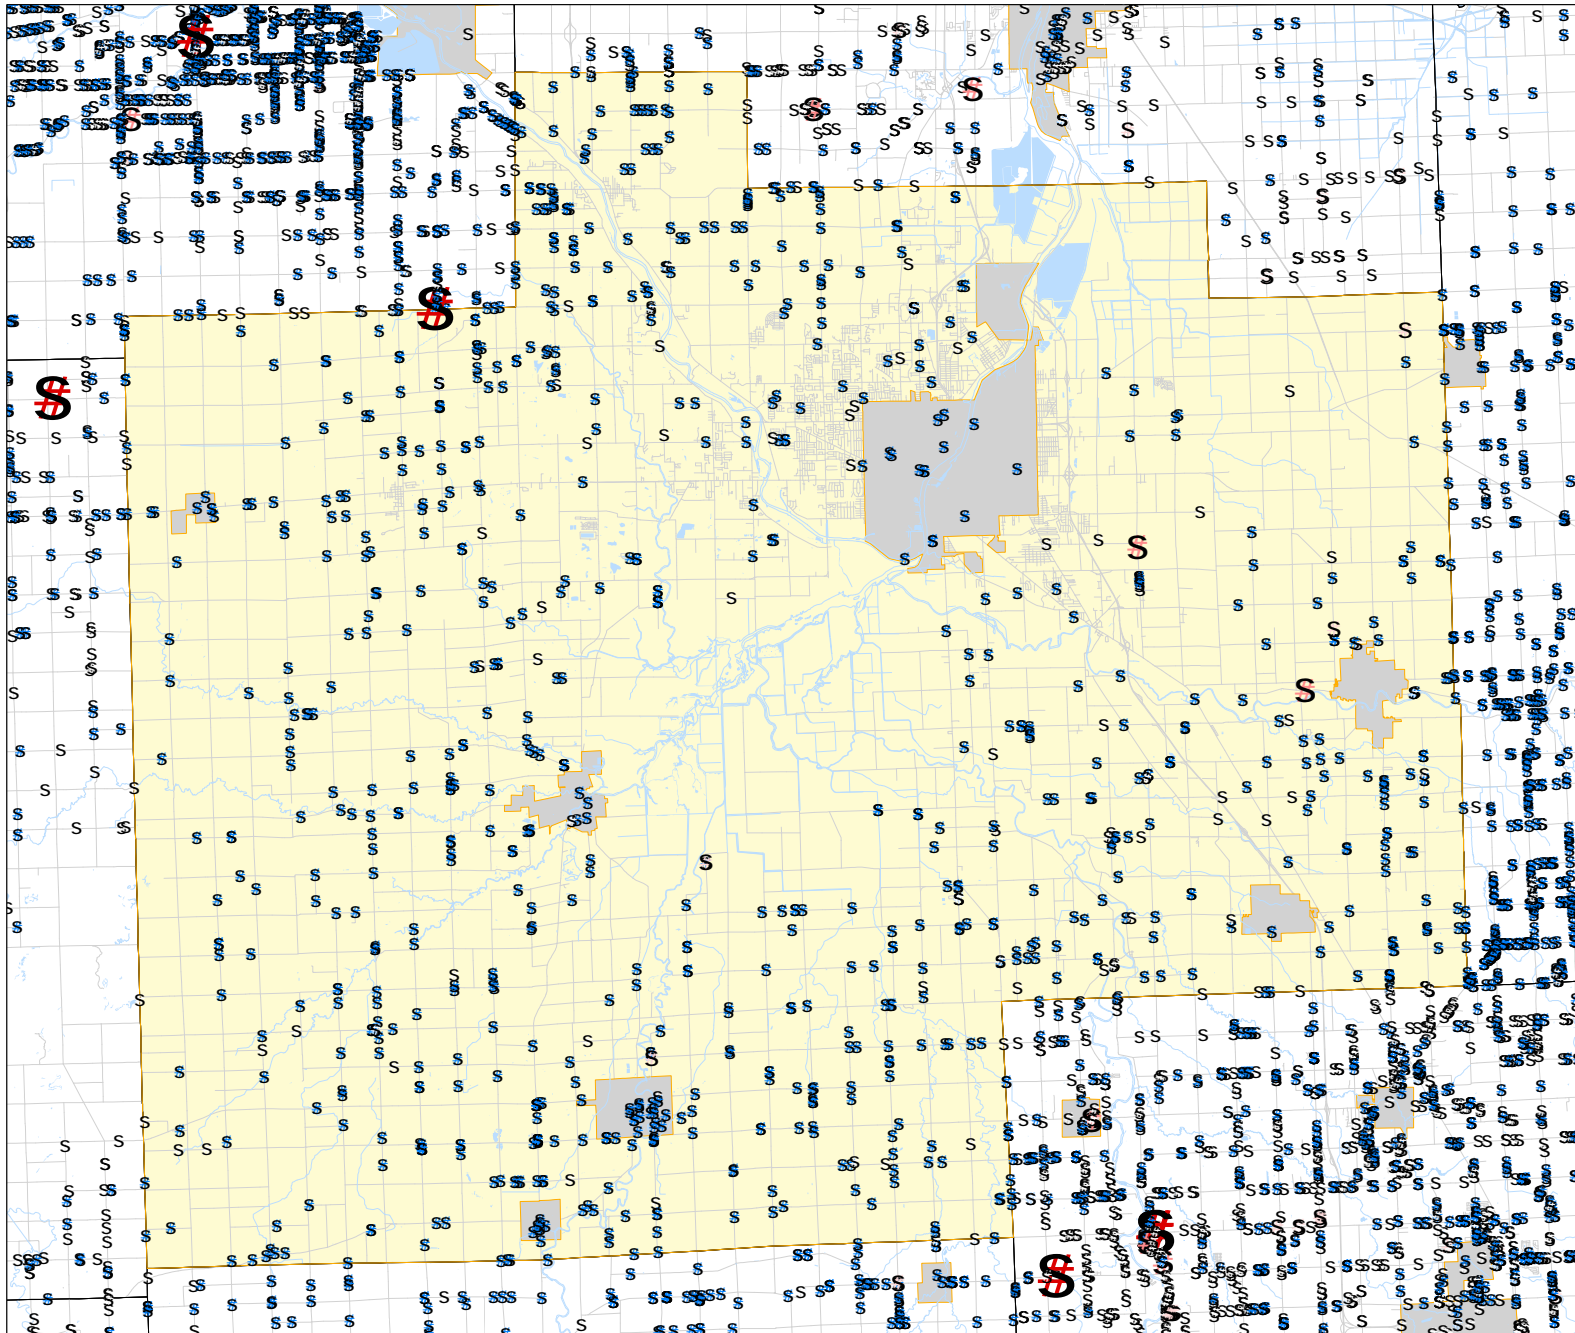

Saginaw County Nitrate Samples

Results, in mg/L

- Not Detected
- ≤ 5
- > 5 - 10
- > 10 - 20
- > 20

County boundary

0 1 2 3 4 5 Miles